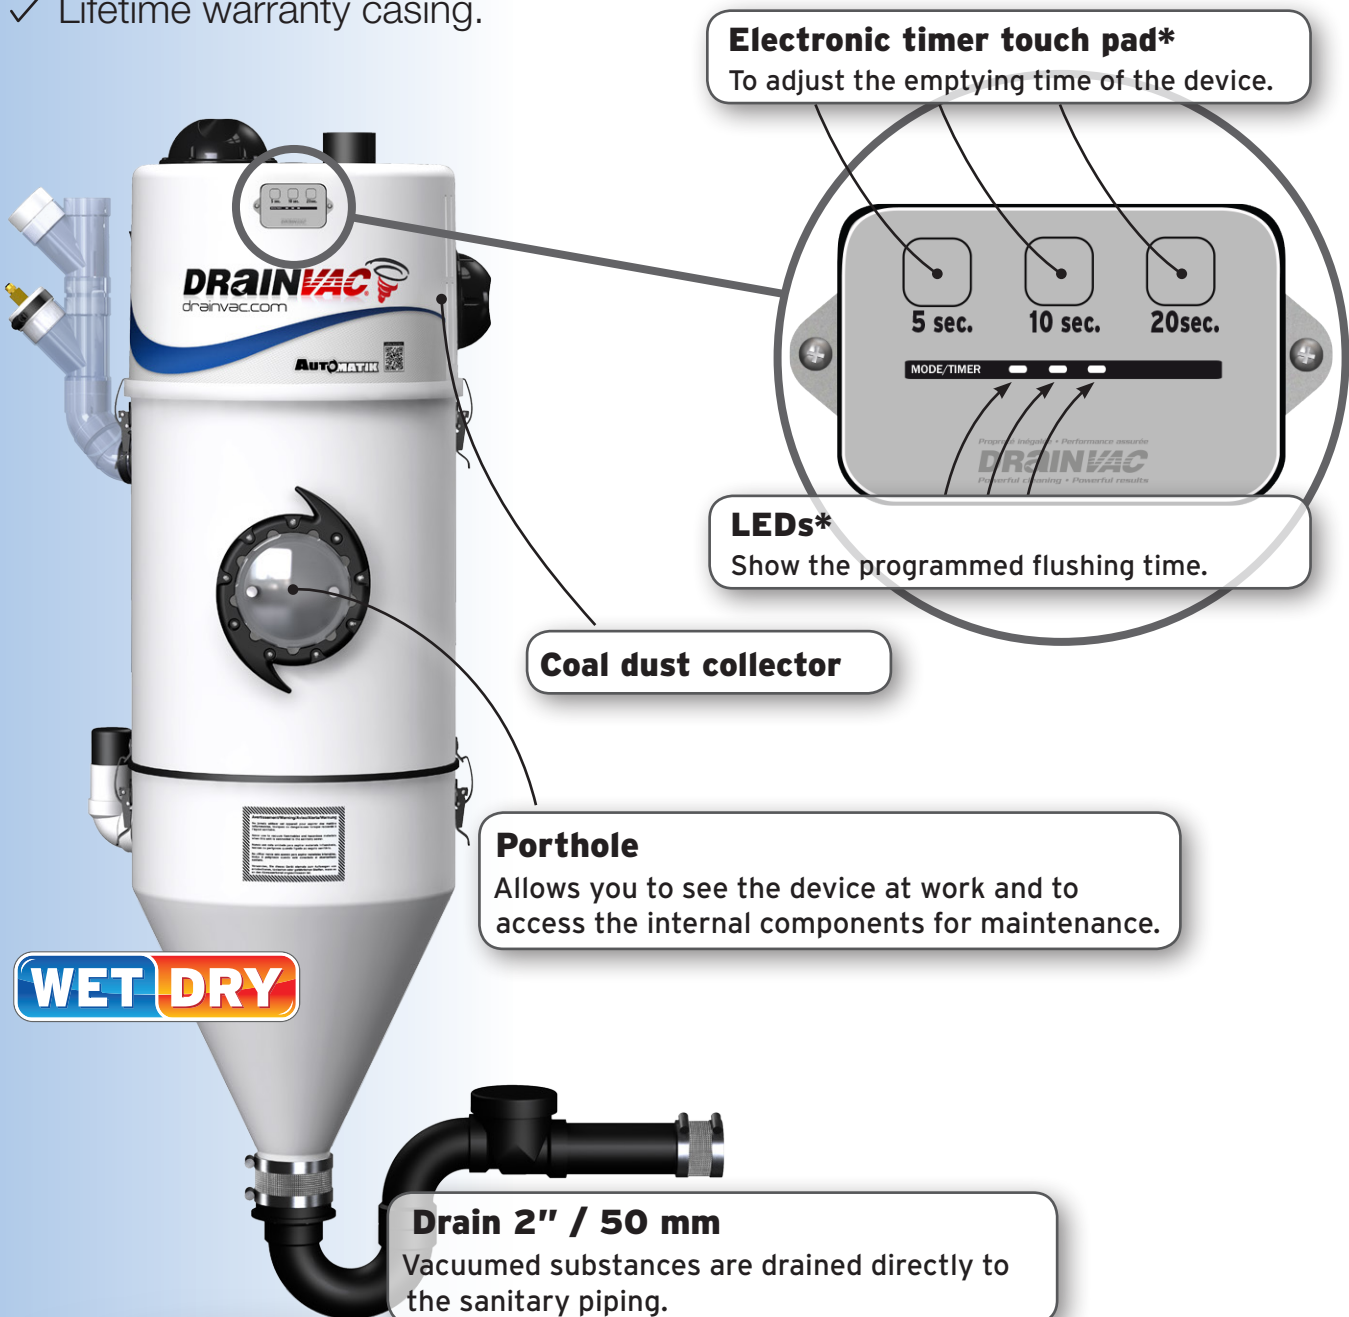

AUTOMATIK SERIES

Residential

Specific characteristics of this series:

- ✓ Vacuum both dry and liquid substances.
- ✓ Drains automatically into your sanitary piping.
- ✓ No bag to change, no bucket to empty, everything is done automatically!
- ✓ Adapts easily to your needs: low tank and split versions available.
- ✓ Lifetime warranty casing.

* For more information on the functioning of the membrane (touch pad and LEDs), please refer to the manual supplied with the unit.